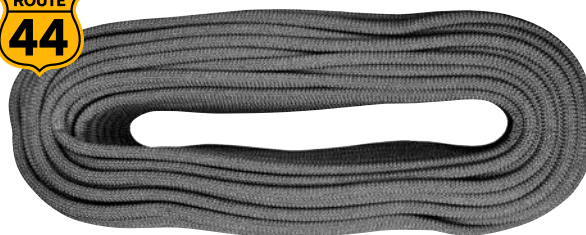

STATIC R44 11

static rope type A

strength | pevnost	34,9 kN	-2 kN
knot breaking force | maximální pevnost v uzlu	22,3 kN	-2 kN
stitched eye breaking force | pevnost šitého oka	28,5 kN	-2 kN
strength with termination | pevnost se zakončením	15 kN/3 min.	
elongation | průtah	3,2 %	+/-1 %
number of falls | počet pádů	> 20	
weight | hmotnost	77 g/m	+/-1 g/m
sheath slippage | posuv opletu	0 %	+/-0,25 %
shrinkage | srážlivost	3,7 %	+/-1 %
mass of the core / outer sheath | hmotnost jádra / opletu	62 % / 38 %	+/-0,5 %
knotability | uzlovatelnost	0,7	+/-0,1
diameter | průměr	11,0	+/-0,2 mm
impact force | rázová síla	5,6 kN	+/-0,3 kN
material | materiál	PA	

ver. 16598022719 0421

SINGING ROCK s.r.o.

Poniklá 317 • 514 01 Poniklá • Czech Republic
Tel. +420 481 585 007 • email: info@singingrock.cz
www.singingrock.com

singingrock.page

singingrock_official