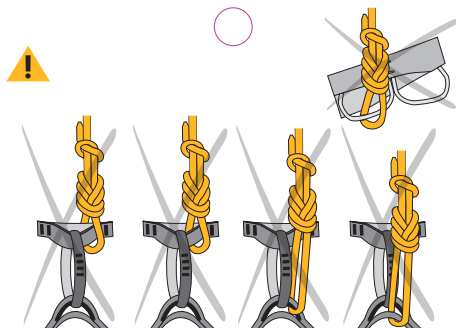

singingrock.page

singingrock\_official

**ROCK LOCK**

	S/M/L	XL
A [cm/in]	67-95 / 26-37	90-120 / 35-47
B [cm/in]	48-66 / 19-26	56-72 / 21-28
m [g]	560	590

Made of: polyamide, polyester. 1 Vyrobeno z: polyamid, polyester.