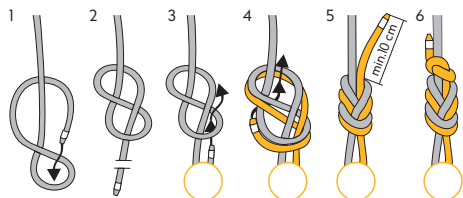

singingrock.page

singingrock\_official

**ROCK LOCK**

	S/M/L	XL
A [cm/in]	67-95 / 26-37	90-120 / 35-47
B [cm/in]	48-66 / 19-26	56-72 / 21-28
m [g]	560	590

Made of: polyamide, polyester. 1 Vyrobeno z: polyamid, polyester.