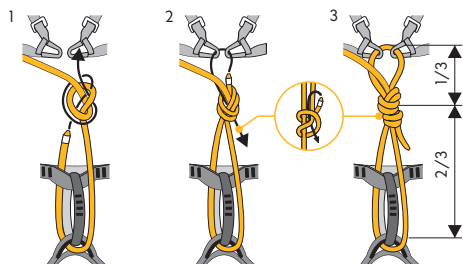

singingrock.page

singingrock\_official

**ROCK LOCK**

	S/M/L	XL
A [cm/in]	67-95 / 26-37	90-120 / 35-47
B [cm/in]	48-66 / 19-26	56-72 / 21-28
m [g]	560	590

Made of: polyamide, polyester. 1 Vyrobeno z: polyamid, polyester.