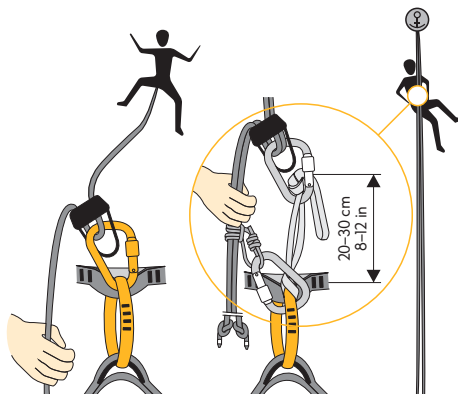

singingrock.page

singingrock\_official

**ROCK LOCK**

	S/M/L	XL
A [cm/in]	67-95 / 26-37	90-120 / 35-47
B [cm/in]	48-66 / 19-26	56-72 / 21-28
m [g]	560	590

Made of: polyamide, polyester. 1 Vyrobeno z: polyamid, polyester.