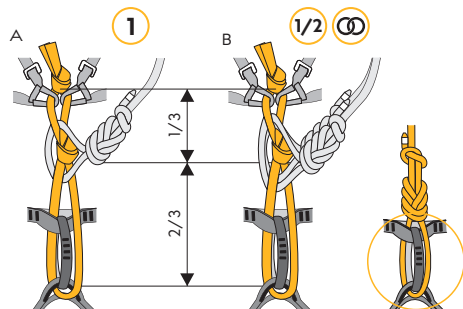

singingrock.page

singingrock\_official

**ROCK LOCK**

	S/M/L	XL
A [cm/in]	67-95 / 26-37	90-120 / 35-47
B [cm/in]	48-66 / 19-26	56-72 / 21-28
m [g]	560	590

Made of: polyamide, polyester. 1 Vyrobeno z: polyamid, polyester.