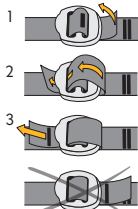

singingrock.page

singingrock\_official

**ROCK LOCK**

	S/M/L	XL
A [cm/in]	67-95 / 26-37	90-120 / 35-47
B [cm/in]	48-66 / 19-26	56-72 / 21-28
m [g]	560	590

Made of: polyamide, polyester. 1 Vyrobeno z: polyamid, polyester.