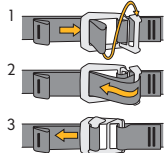

singingrock.page

singingrock\_official

**ROCK LOCK**

	S/M/L	XL
A [cm/in]	67-95 / 26-37	90-120 / 35-47
B [cm/in]	48-66 / 19-26	56-72 / 21-28
m [g]	560	590

Made of: polyamide, polyester. 1 Vyrobeno z: polyamid, polyester.