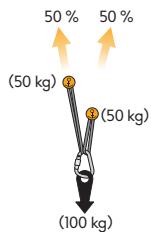

www.singingrock.com

[singingrock.page](#)

[singingrock_official](#)

sling + sling dyneema

[cm]	[in]	[kN]	TYPE
xx	xx	22	

quickdraw sling + quickdraw sling dyneema

[cm]	[in]	[kN]	TYPE
xx	xx	22	

Vyrobeno z | Made of: polyamid, dyneema.