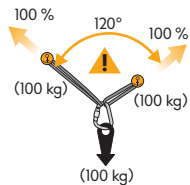

www.singingrock.com

[singingrock.page](#)

[singingrock_official](#)

sling + sling dyneema

[cm]	[in]	[kN]	TYPE
xx	xx	22	

quickdraw sling + quickdraw sling dyneema

[cm]	[in]	[kN]	TYPE
xx	xx	22	

Vyrobeno z | Made of: polyamid, dyneema.