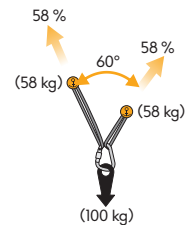

www.singingrock.com

[singingrock.page](#)

[singingrock_official](#)

sling + sling dyneema

[cm]	[in]	[kN]	TYPE
xx	xx	22	

quickdraw sling + quickdraw sling dyneema

[cm]	[in]	[kN]	TYPE
xx	xx	22	

Vyrobeno z | Made of: polyamid, dyneema.