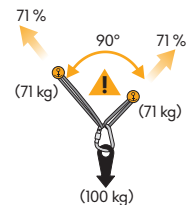

www.singingrock.com

[singingrock.page](#)

[singingrock_official](#)

sling + sling dyneema

[cm]	[in]	[kN]	TYPE
xx	xx	22	

quickdraw sling + quickdraw sling dyneema

[cm]	[in]	[kN]	TYPE
xx	xx	22	

Vyrobeno z | Made of: polyamid, dyneema.