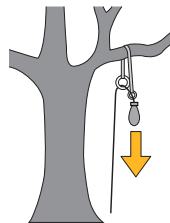

www.singingrock.com

[singingrock.page](#)

[singingrock_official](#)

JINGLE II

Made of: PES, PAD, (steel / aluminium alloy).
Vyrobeno z: PES, PAD, (ocel / slitina hliniku).

type	[cm]	[in]	[kN]	[g]
Steel rings 	100	39	25	378
Steel rings 	120	47	25	398
Steel rings 	150	58	25	427

type	[cm]	[in]	[kN]	[g]
Alu. rings 	100	39	25	201
Alu. rings 	120	47	25	221
Alu. rings 	150	58	25	250
without rings 	92	39	25	105
without rings 	112	47	25	125
without rings 	142	58	25	154