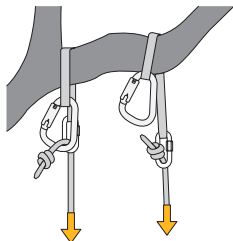

www.singingrock.com

[singingrock.page](#)

[singingrock_official](#)

JINGLE II

Made of: PES, PAD, (steel / aluminium alloy).
Vyrobeno z: PES, PAD, (ocel / slitina hliniku).

type	[cm]	[in]	[kN]	[g]
Steel rings 	100	39	25	378
Steel rings 	120	47	25	398
Steel rings 	150	58	25	427

type	[cm]	[in]	[kN]	[g]
Alu. rings 	100	39	25	201
Alu. rings 	120	47	25	221
Alu. rings 	150	58	25	250
without rings 	92	39	25	105
without rings 	112	47	25	125
without rings 	142	58	25	154