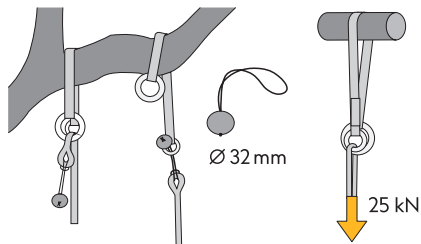

www.singingrock.com

[singingrock.page](#)

[singingrock_official](#)

JINGLE II

Made of: PES, PAD, (steel / aluminium alloy).
Vyrobeno z: PES, PAD, (ocel / slitina hliniku).

type	[cm]	[in]	[kN]	[g]
Steel rings 	100	39	25	378
Steel rings 	120	47	25	398
Steel rings 	150	58	25	427

type	[cm]	[in]	[kN]	[g]
Alu. rings 	100	39	25	201
Alu. rings 	120	47	25	221
Alu. rings 	150	58	25	250
without rings 	92	39	25	105
without rings 	112	47	25	125
without rings 	142	58	25	154