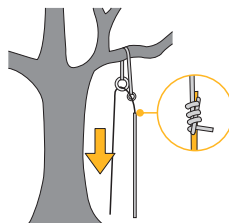

www.singingrock.com

[singingrock.page](#)

[singingrock_official](#)

JINGLE II

Made of: PES, PAD, (steel / aluminium alloy).
Vyrobeno z: PES, PAD, (ocel / slitina hliniku).

type	[cm]	[in]	[kN]	[g]
Steel rings 	100	39	25	378
Steel rings 	120	47	25	398
Steel rings 	150	58	25	427