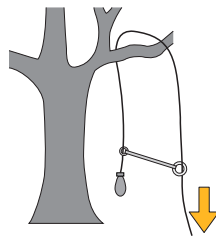

www.singingrock.com

[singingrock.page](#)

[singingrock_official](#)

JINGLE II

Made of: PES, PAD, (steel / aluminium alloy).
Vyrobeno z: PES, PAD, (ocel / slitina hliniku).

type	[cm]	[in]	[kN]	[g]
Steel rings 	100	39	25	378
Steel rings 	120	47	25	398
Steel rings 	150	58	25	427

type	[cm]	[in]	[kN]	[g]
Alu. rings 	100	39	25	201
Alu. rings 	120	47	25	221
Alu. rings 	150	58	25	250
without rings 	92	39	25	105
without rings 	112	47	25	125
without rings 	142	58	25	154