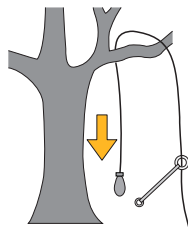

www.singingrock.com

[singingrock.page](#)

[singingrock_official](#)

JINGLE II

Made of: PES, PAD, (steel / aluminium alloy).
Vyrobeno z: PES, PAD, (ocel / slitina hliniku).

type	[cm]	[in]	[kN]	[g]
Steel rings 	100	39	25	378
Steel rings 	120	47	25	398
Steel rings 	150	58	25	427

type	[cm]	[in]	[kN]	[g]
Alu. rings 	100	39	25	201
Alu. rings 	120	47	25	221
Alu. rings 	150	58	25	250
without rings 	92	39	25	105
without rings 	112	47	25	125
without rings 	142	58	25	154