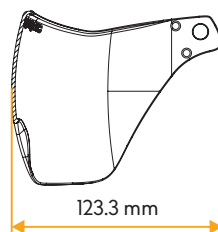

TECHNICAL DATA

transport position