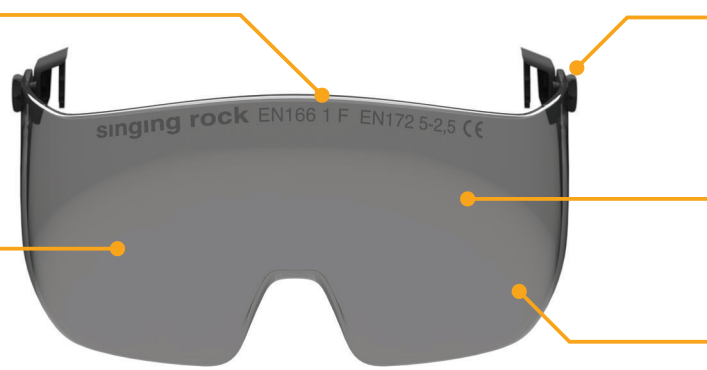

# COVER SMOKE

## eye shield

Sight is the most important sense. The COVER shield for Singing Rock work helmets protects eyes from fast-moving particles and, in the SMOKE variant, from the harsh sun. With this visor, no mess will hit your eye and you'll finish your job without a hitch.

### DESCRIPTION

Designed for professional use, meets PPE Category II requirements.

Anti-scratch surface treatment ensures excellent optical performance.

Fabric pouch for transport and storage included.

Durable positioning mechanism perfectly holds the shield in the open or closed position.

Provides increased protection against fast moving particles.

Level 2.5 filter protects eyes from sunlight.