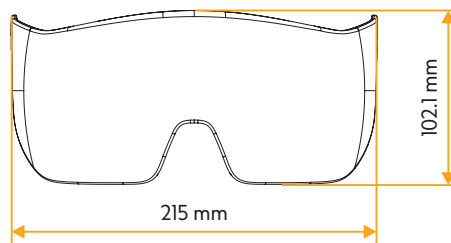

TECHNICAL DATA

transport position